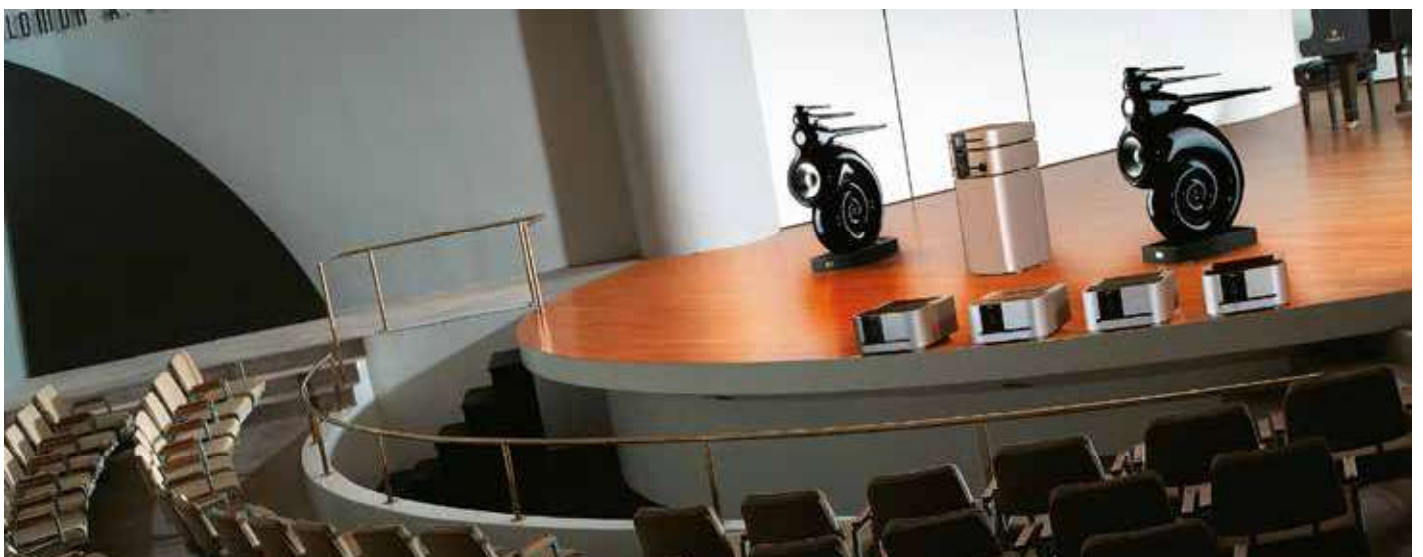

item	model	description	finish	retail price per piece incl. VAT
Nautilus		4-way active crossover	Black, Midnight Blue, Silver, White	€ 32.500,00

price/piece

Nautilus